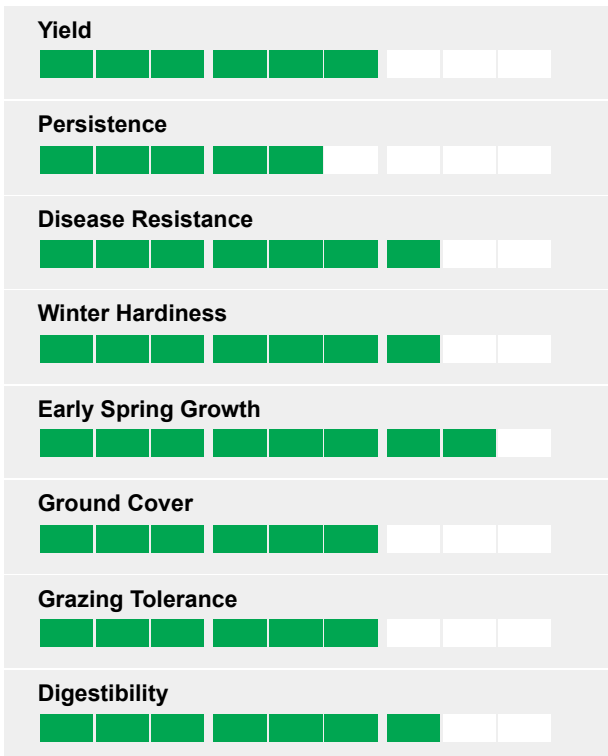

A mixture designed for intensive use and maximum yield over three full production years

Dividend is a high performance mixture suitable for Cutting or Grazing

- Contains a high proportion of RYEGRASS PLUS™ Grasses for big yields and stress tolerance
- Will provide 3 full years of quality silage or grazing
- High tetraploid content for rapid fermentation in the pit or grazing palatability
- HF CUTTING White Clover blend included at low percentage rate but may be changed to Red Clover

Recommended sowing rate: 13 - 14 kg/Acre (32 - 35 kg/Ha)

Ratings

Contains: